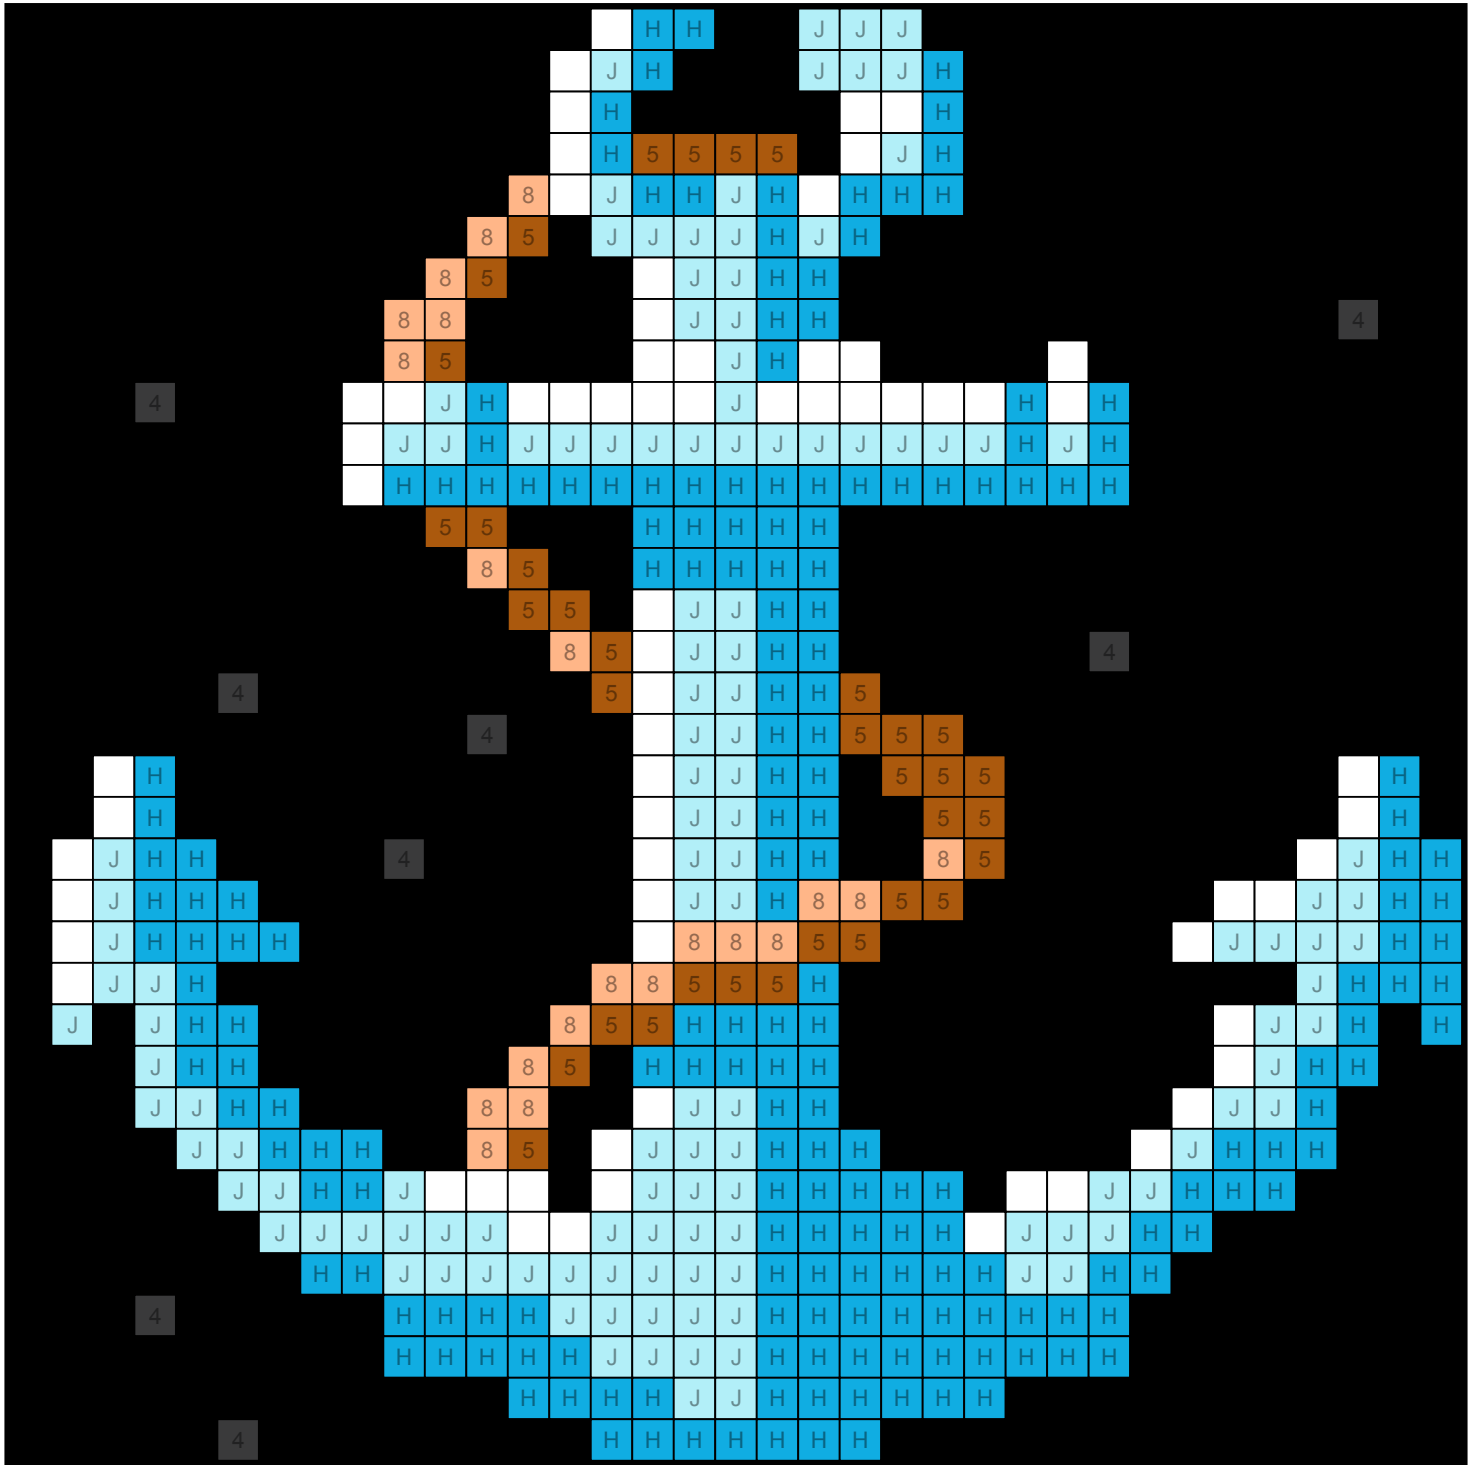

# ANCHOR

Black

Dark gray

Brown

Peach

Blue

Light Blue

LunaColoria